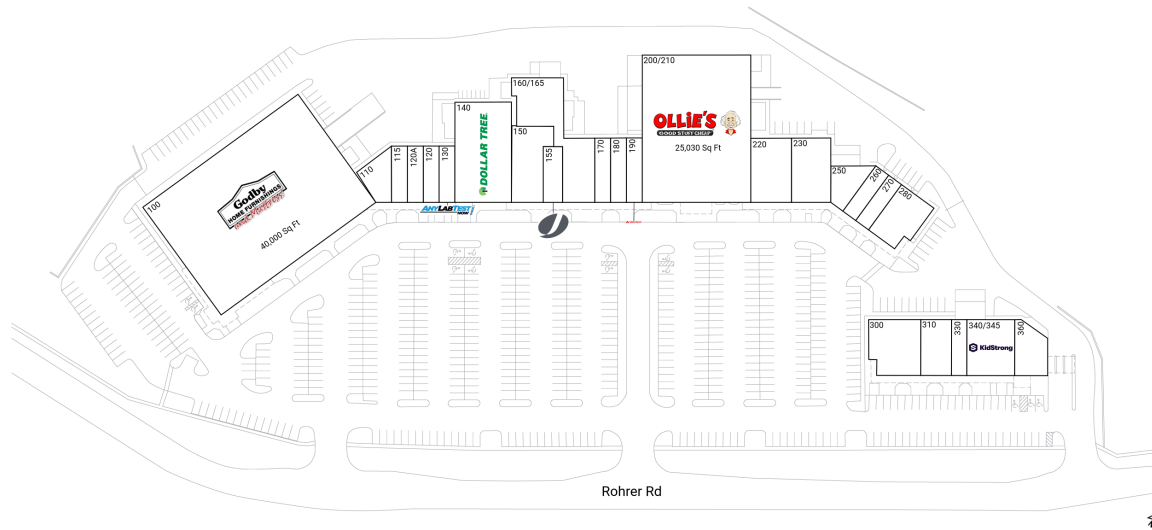

Meridian Village

13610 N. Meridian Street | Carmel, IN 46032

Hamilton County Indianapolis-Carmel-Greenwood, IN 130,431 Sq Ft

39.9869, -86.1397

Current Tenants Space size listed in square feet

100	Godby Home Furnishings	40,000
110	Yours, by Design	1,986
115	China Garden	1,400
120	Jones Chiropractic and Maximum	1,400
120A	Three Seventeen Hair Design	1,400
130	ANY LAB TEST NOW	1,400
140	Dollar Tree	9,000
150	Carmel Tae Kwon Do	3,900
155	Jazzercise	1,700
160/165	We Rock The Spectrum	7,262
170	Daisy Nails	1,600
180	Rainforest Day Spa	1,600
190	State Farm	1,600
200/210	Ollie's Bargain Outlet	25,030
220	Puccini's	2,400
230	Mad Farmer Fitness	4,000
250	Carter's Pet Hospital	3,586
260	Twisted Wings	1,400
270	The Cigar Box	1,400
280	Texas Margaritas Mexican Resta	3,300
300	Bier Brewery of Carmel	4,300
310	Brunchies	2,697
330	Braces for U	1,350
340/345	KidStrong	4,200
360	ClusterTruck	2,520

This site plan is for illustrative and information purposes only, showing the general layout of the shopping center; and is not a legal survey. Brixmor makes no representation or warranty that the shopping center is exactly as depicted as site conditions and tenant mix are subject to change over time.
4212